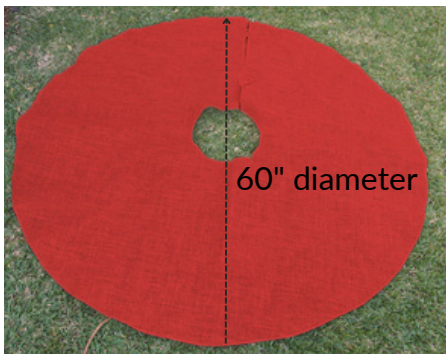

Recycled Canvas Rolls
T144-70/10 51" x 10 yards

Burlap Xmas Tree Skirt

T142- Natural Red
60" dia. **T142-21** **T142-52**

Jute Chair Sash

117-02
7" x 3 yards

Jute Fabric Rolls

T144-21/10
51" x 10 yards

T144-21/20
51" x 20 yards

Burlap Aisle Runners
T147-
36" x 100 ft.

-21 natural
-22 white

Burlap Bouquet Holder

B992-21

Various sizes of Jute rolls

- **139-** 2" x 10 yards
- **120-** 3" x 10 yards
- **123-** 4" x 10 yards
- **126-** 6" x 10 yards
- **124-** 9" x 10 yards
- **111-** 14" x 10 yards

Jute Fringed Runner

- **T101-21** 12 ½" x 76"
- **T102-21** 12 ½" x 96"
- **T107-21** 12 ½" x 120"
- **T109-22** 12 ½" x 108" white