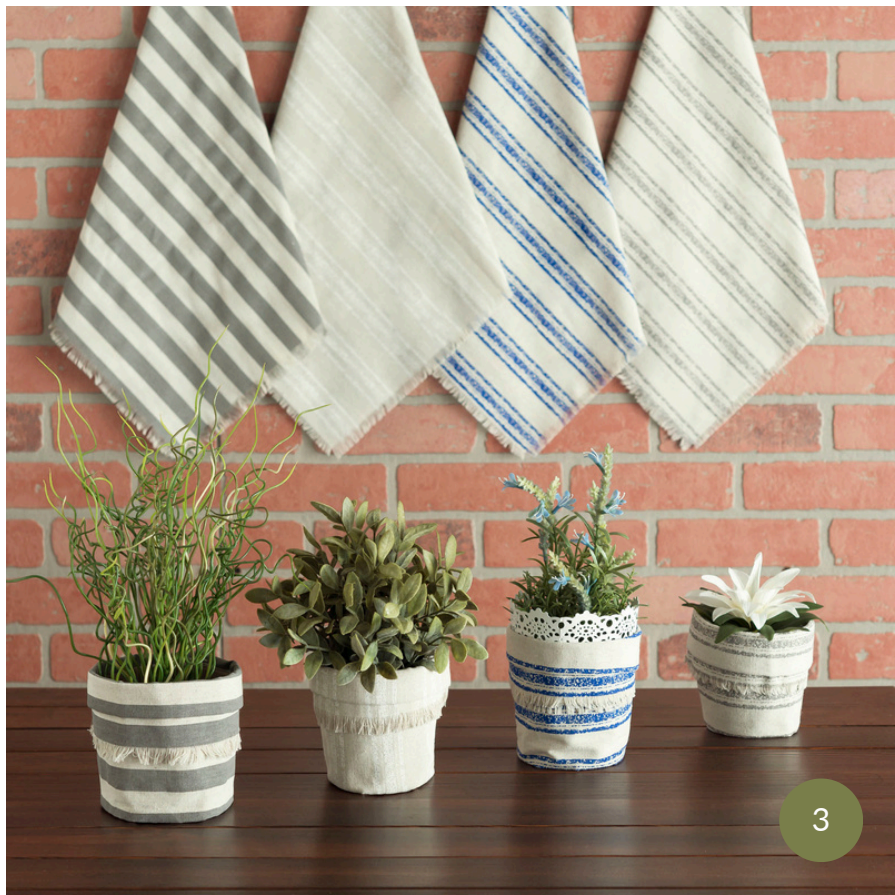

## Striped Linen 12 pcs/pack

**T105-** 20" x 20"

-45 blue fade

-41 white fade

-40 grey fade

-30 bold grey